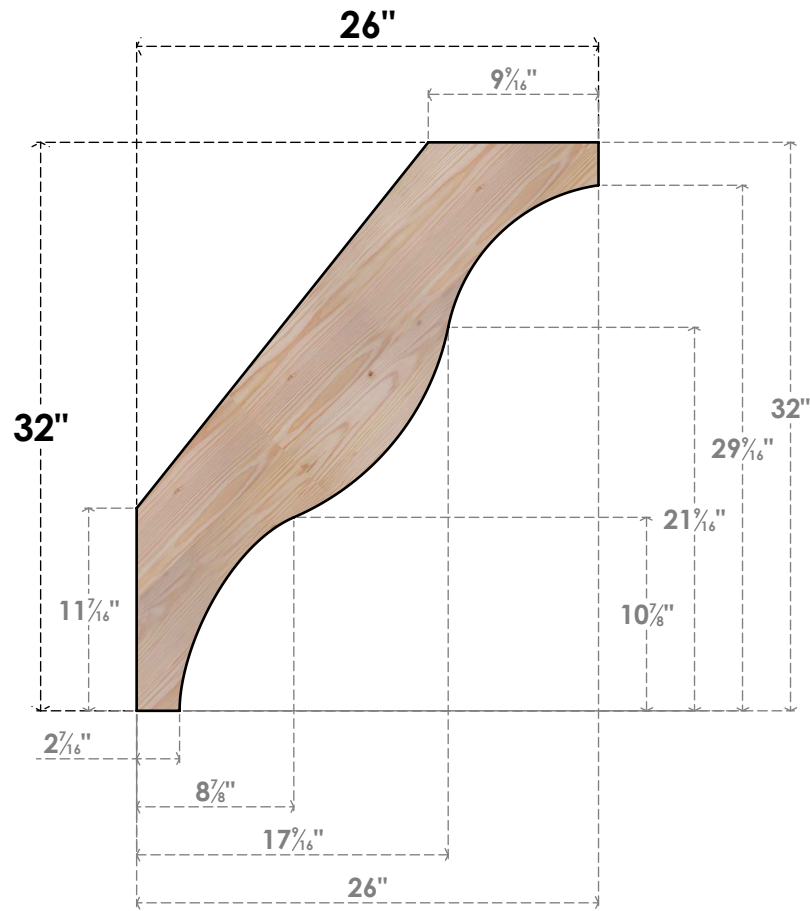

BRC06X26X32FST00SDF

5 1/2"W X 26"D X 32"H FUNSTON SMOOTH BRACE, DOUGLAS FIR

SIDE

FRONT

EKENA MILLWORK
 2300 WEST MAIN ST.
 CLARKSVILLE, TX 75426
 TOLL FREE: 866-607-0453
 WWW.EKENAMILLWORK.COM

NOTES

1. INSTALLATION TO BE COMPLETED IN ACCORDANCE WITH MANUFACTURER'S SPECIFICATIONS.
2. DRAWING MAY NOT BE TO SCALE
3. THIS DRAWING IS INTENDED FOR DESIGN AND PLANNING PURPOSES ONLY.
4. ALL INFORMATION CONTAINED HEREIN WAS CURRENT AT THE TIME OF DEVELOPMENT BUT MUST BE REVIEWED AND APPROVED BY THE PRODUCT MANUFACTURER TO BE CONSIDERED ACCURATE.
5. PRODUCTS ARE NOT KILN DRIED. THIS ITEM IS UNIQUE AND WILL CONTAIN THE NATURAL VARIATIONS THAT THE WOOD SPECIES OFFERS. THIS MAY RESULT IN VARIATIONS UP TO 1/4"